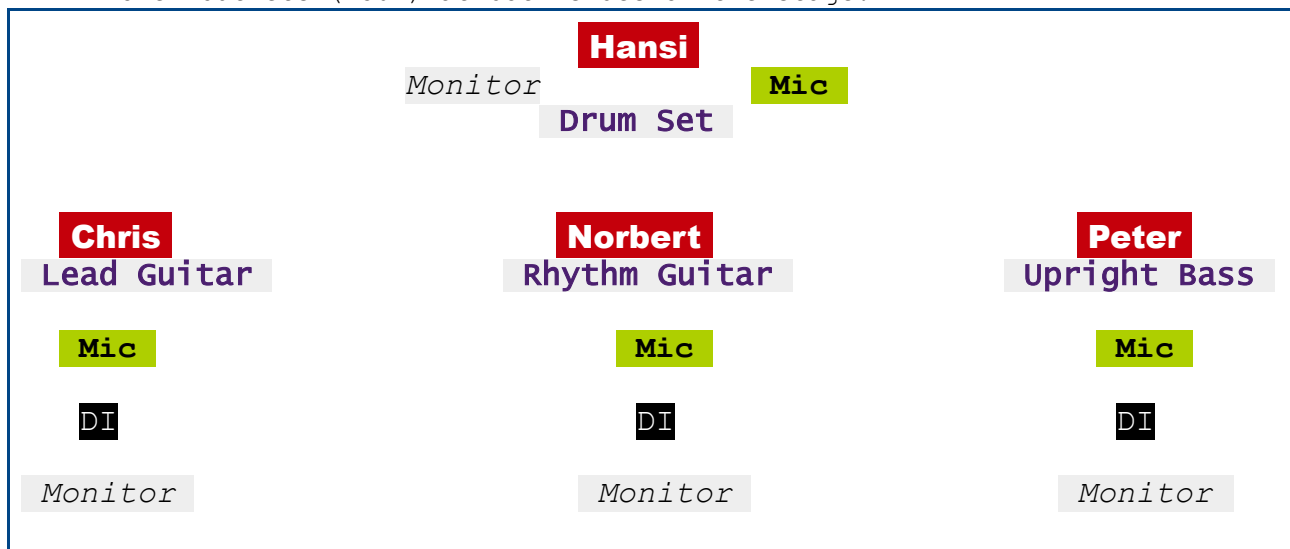

Technical Rider

"The Rockabulls"

Band Members:

- **Norbert:** Lead Vocals & Rhythm Guitar
- **Peter:** Lead Vocals & Upright Bass
- **Chris:** Lead Guitar & Backing Vocals
- **Hansi:** Drums & Backing Vocals

Microphones:

- 4 x **Vocal** Mics with stands (Vocal Effect: Slapback-Delay ca 130 ms)
  Drum-Set:
- 1 x **Bassdrum**
- 1 x **Snare** / 1x **Rack-Tom** / 1x **Floor-Tom**
- 2 x **Overhead**

3 x Direct Inputs:

- 1 x **Lead Guitar** -> DI
- 1 x **Rhythm Guitar** -> DI
- 1 x **Upright Bass** -> DI

4 x Monitors:

- extra mix for each musician

Technical Contact:

- **Chris:** +43/660/2550833, contact@rockabulls.at

Stage Plan

- min 5m Width x 4m Depth
- Power Outlets (230V) at both sides of the stage.

(Audience)